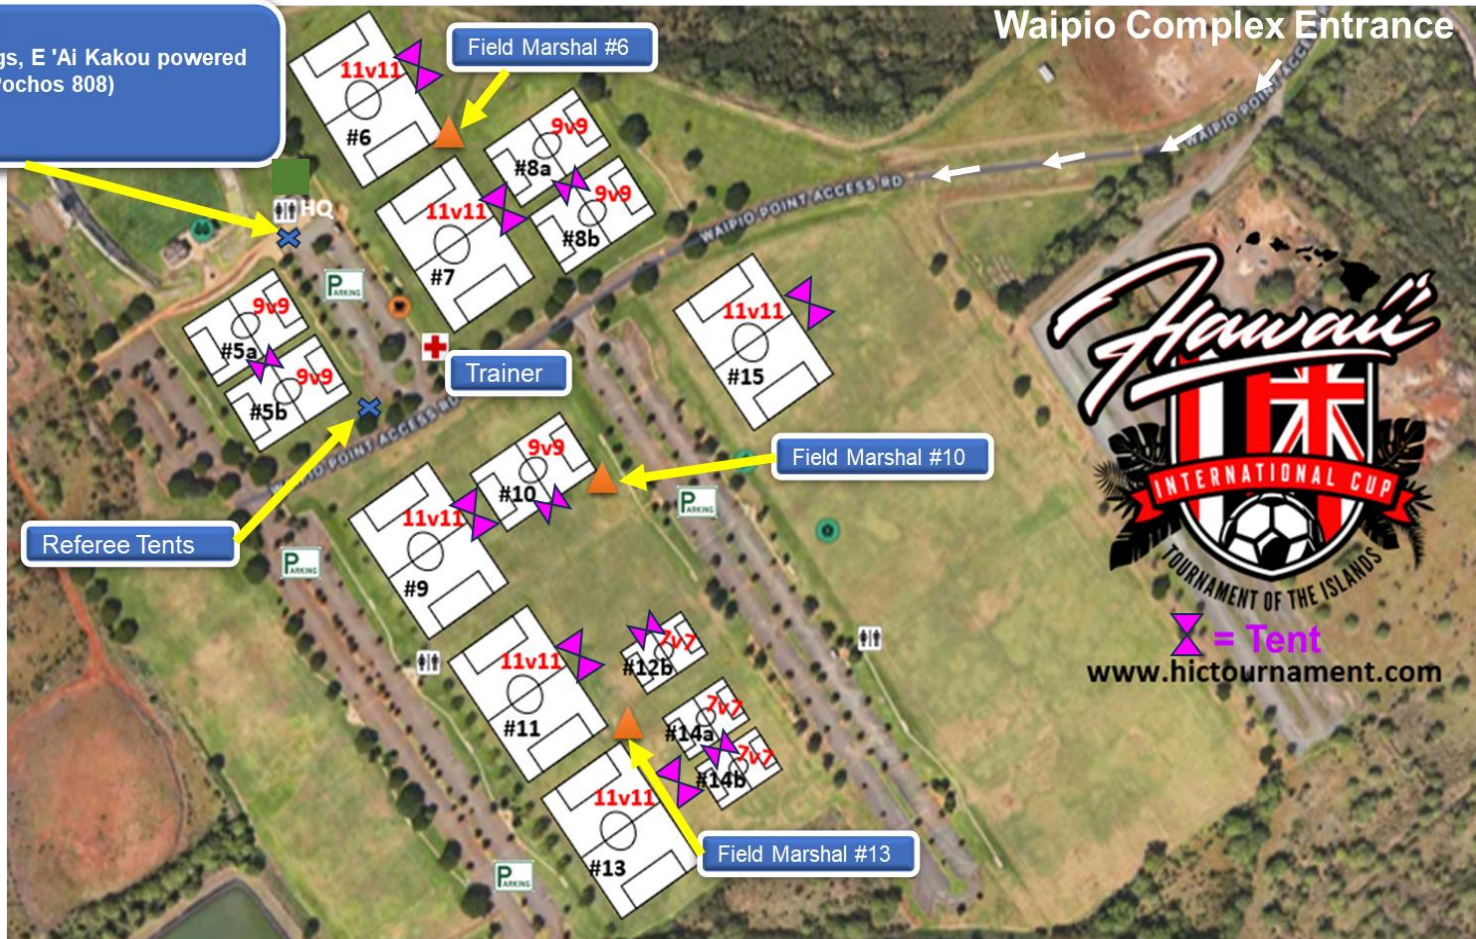

# Waipio Peninsula Soccer Park

- Tournament HQ
- Food (Krazy Dogs, E 'Ai Kakou powered by Sala Thai, & Pochos 808)
- HIC Apparel
- Kona Ice Truck

7v7 – 3 fields  
9v9 – 5 fields  
11v11 – 6 fields

Every field will have two Tents  
but no benches

93-061 Waipio Point Access Rd, Waipahu, HI 96797